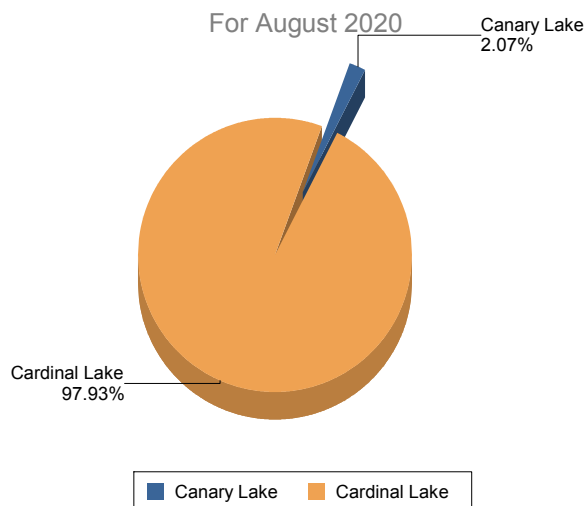

			Bass	Bluegill	Catfish	Crappie	Sunfish	Other	Total
August 2020									
<b>Canary Lake</b>									
8/15/20	Early Morning	Shore	2	0	1	0	0	0	3
<i>Comments:</i> The bass was around 1lb each.									
<b>Totals for Canary Lake</b>			<b>2</b>	<b>0</b>	<b>1</b>	<b>0</b>	<b>0</b>	<b>0</b>	<b>3</b>
<b>Cardinal Lake</b>									
8/1/20	Noon	Boat	0	10	1	0	2	0	13
<i>Comments:</i> Two Kingfisher, one great blue heron and one green heron observed. Arrived at 10 am and left @2pm. Fishing better in the AM. I was fly fishing. About half the fish were caught on a #10 blue wings olive and the other half on a pgm super cricket fished sub surface. Fish were in the shade. Air Temp around 85 degrees.									
8/2/20	Early Morning	Boat	2	0	1	0	0	0	3
<i>Comments:</i> The bass was around 1.5 each.									
8/2/20	Early Morning	Boat	15	0	1	0	0	0	16
<i>Comments:</i> Got a 3.2lbs bass and 3.78 back to back great morning !!!									
8/2/20	Early Morning	Boat	15	0	1	0	0	0	16
<i>Comments:</i> Got a 3.2lbs bass and 3.78 back to back great morning !!!									
8/18/20	Noon	Boat	5	6	1	0	0	0	12
8/21/20	Evening	Shore	1	0	1	0	0	0	2
8/21/20	Evening	Shore	1	0	1	0	0	0	2
8/23/20	Noon	Shore	1	0	1	0	0	0	2
8/31/20	Noon	Boat	37	0	1	0	0	0	38
<i>Comments:</i> Fish were from 1/2 pound up to 3 1/2 pound... Caught on a purple and white 1/2 ounce spinner bait. All were very healthy Bass were schooling up shad									
8/31/20	Noon	Boat	37	0	1	0	0	0	38
<i>Comments:</i> Fish were from 1/2 pound up to 3 1/2 pound... Caught on a purple and white 1/2 ounce spinner bait. All were very healthy Bass were schooling up shad									
<b>Totals for Cardinal Lake</b>			<b>114</b>	<b>16</b>	<b>10</b>	<b>0</b>	<b>2</b>	<b>0</b>	<b>142</b>
<b>Totals for August 2020</b>			<b>116</b>	<b>16</b>	<b>11</b>	<b>0</b>	<b>2</b>	<b>0</b>	<b>145</b>

## Catch % by Lake