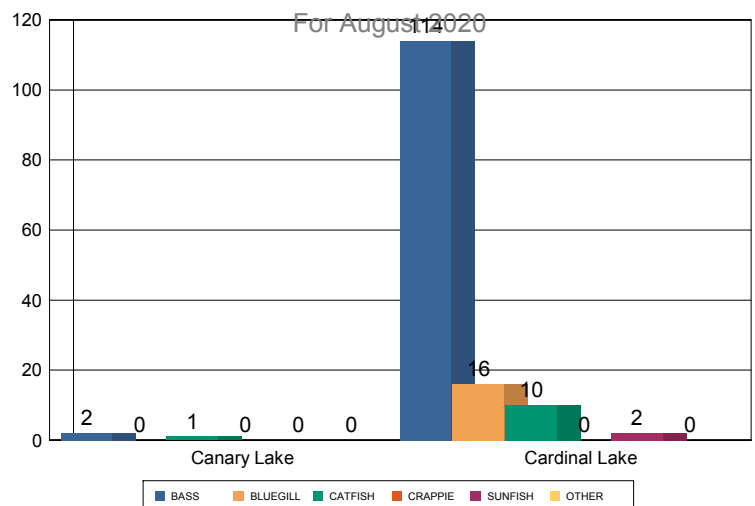

			Bass	Bluegill	Catfish	Crappie	Sunfish	Other	Total
August 2020									
<b>Canary Lake</b>									
8/15/20	Early Morning	Shore	2	0	1	0	0	0	3
<i>Comments:</i> The bass was around 1lb each.									
<b>Totals for Canary Lake</b>			<b>2</b>	<b>0</b>	<b>1</b>	<b>0</b>	<b>0</b>	<b>0</b>	<b>3</b>
<b>Cardinal Lake</b>									
8/1/20	Noon	Boat	0	10	1	0	2	0	13
<i>Comments:</i> Two Kingfisher, one great blue heron and one green heron observed. Arrived at 10 am and left @2pm. Fishing better in the AM. I was fly fishing. About half the fish were caught on a #10 blue wings olive and the other half on a pgm super cricket fished sub surface. Fish were in the shade. Air Temp around 85 degrees.									
8/2/20	Early Morning	Boat	2	0	1	0	0	0	3
<i>Comments:</i> The bass was around 1.5 each.									
8/2/20	Early Morning	Boat	15	0	1	0	0	0	16
<i>Comments:</i> Got a 3.2lbs bass and 3.78 back to back great morning !!!									
8/2/20	Early Morning	Boat	15	0	1	0	0	0	16
<i>Comments:</i> Got a 3.2lbs bass and 3.78 back to back great morning !!!									
8/18/20	Noon	Boat	5	6	1	0	0	0	12
8/21/20	Evening	Shore	1	0	1	0	0	0	2
8/21/20	Evening	Shore	1	0	1	0	0	0	2
8/23/20	Noon	Shore	1	0	1	0	0	0	2
8/31/20	Noon	Boat	37	0	1	0	0	0	38
<i>Comments:</i> Fish were from 1/2 pound up to 3 1/2 pound... Caught on a purple and white 1/2 ounce spinner bait. All were very healthy Bass were schooling up shad									
8/31/20	Noon	Boat	37	0	1	0	0	0	38
<i>Comments:</i> Fish were from 1/2 pound up to 3 1/2 pound... Caught on a purple and white 1/2 ounce spinner bait. All were very healthy Bass were schooling up shad									
<b>Totals for Cardinal Lake</b>			<b>114</b>	<b>16</b>	<b>10</b>	<b>0</b>	<b>2</b>	<b>0</b>	<b>142</b>
<b>Totals for August 2020</b>			<b>116</b>	<b>16</b>	<b>11</b>	<b>0</b>	<b>2</b>	<b>0</b>	<b>145</b>

## Catch % by Lake

## Total Catch by Species