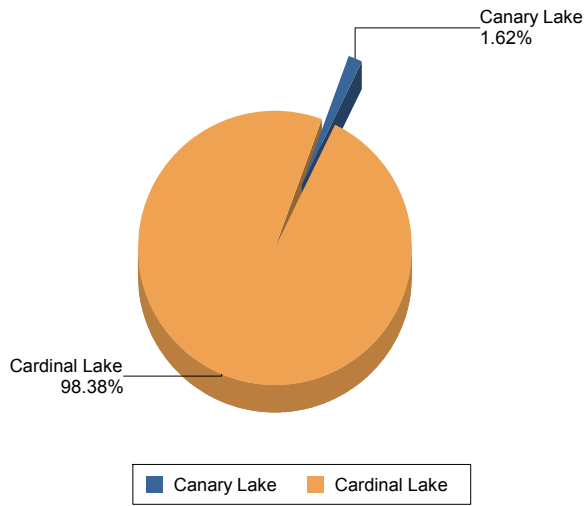

	Bass	Bluegill	Catfish	Crappie	Sunfish	Other	Total
Totals for 9/2020	27	10	3	0	0	0	40

Catch % by Lake

For 9/2020

Total Catch by Species

For 9/2020

	Bass	Bluegill	Catfish	Crappie	Sunfish	Other	Total
Lakes total for the period - Calendar Year to Date	143	26	14	0	2	0	185

## Catch % by Lake