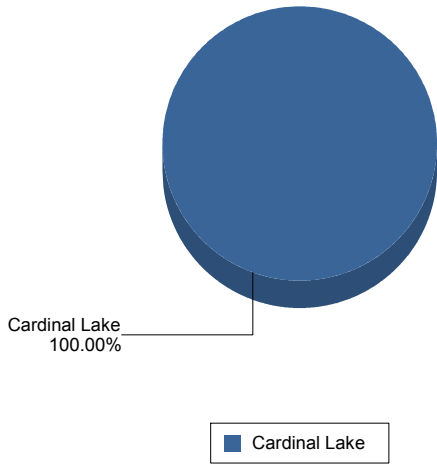

Bass	Bluegill	Catfish	Crappie	Sunfish	Other	Total
Totals for 9/2020	27	10	3	0	0	0	40

Catch % by Lake

For 9/2020