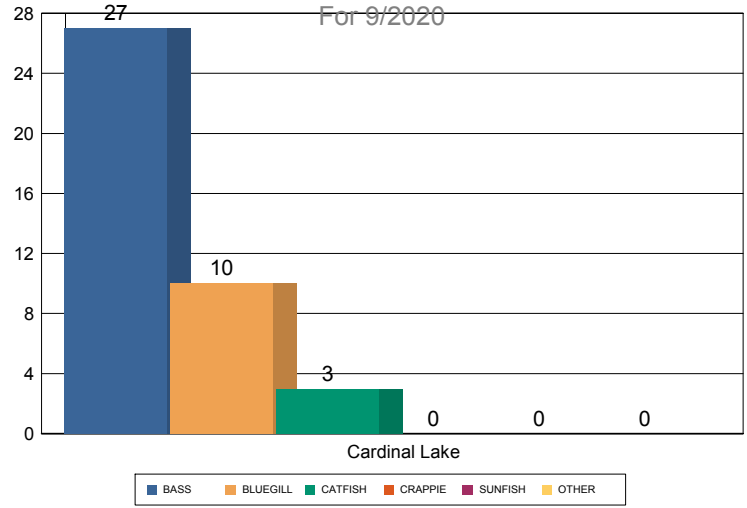

### Cardinal Lake

9/11/20	Noon	Shore	1	10	1	0	0	0	12
<i>Comments:</i> Fished from 10:00 to 11:30. All fish caught on dry fly. The blue gill weight is a total weight guess.									
9/17/20	Noon	Boat	18	0	1	0	0	0	19
<i>Comments:</i> Fished a short time due to meeting restraints. Caught 18 bass-1-5 lbs 6 ounce- 4 pounds 2 ounce The rest were 2-3 pounds each except for 1 -12 incher. Bass were schooling shad into the creek after a flooding rain. Caught them all from one spot pitching into the creek where the bass were breaking the top after the shad.									
9/18/20	Early Morning	Boat	8	0	1	0	0	0	9
<i>Comments:</i> Taking advantage of tge lake being above normal and tge bass pushing shad into the creeks. Using a spinner bait.									
<b>Totals for Cardinal Lake</b>			<b>27</b>	<b>10</b>	<b>3</b>	<b>0</b>	<b>0</b>	<b>0</b>	<b>40</b>

	Bass	Bluegill	Catfish	Crappie	Sunfish	Other	Total
Totals for 9/2020	27	10	3	0	0	0	40

Catch % by Lake

For 9/2020

Total Catch by Species

For 9/2020

	Bass	Bluegill	Catfish	Crappie	Sunfish	Other	Total
Lakes total for the period - Calendar Year to Date	143	26	14	0	2	0	185

## Catch % by Lake

## Total Catch by Species